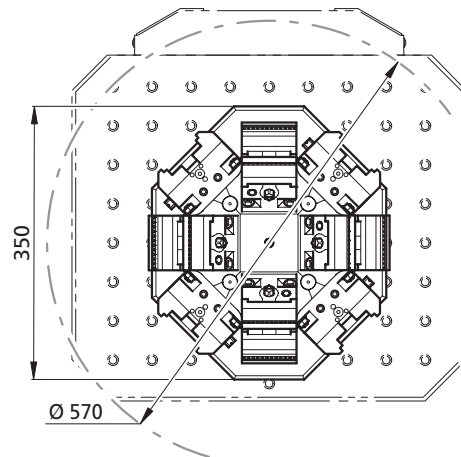

HF3500-SET1

HF3500-SET2

HELLER

	X	Y	Z	max.		
				Ø	H	kg
HF3500	710	750	710	570	630	550

powerCLAMP

Modulare Spannsysteme
Modular workholding systems

powerCLAMP

Mehrfachspannsystem
Multiple workholding system