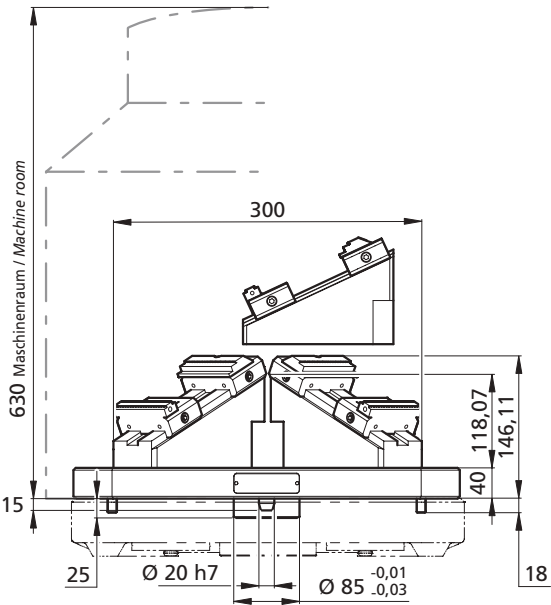

HF3500-SET1

HF3500-SET2

HELLER

	X	Y	Z	max.		
				Ø	H	kg
HF3500	710	750	710	570	630	550

powerCLAMP

Modulare Spannsysteme
Modular workholding systems

powerCLAMP

Mehrfachspannsystem
Multiple workholding system