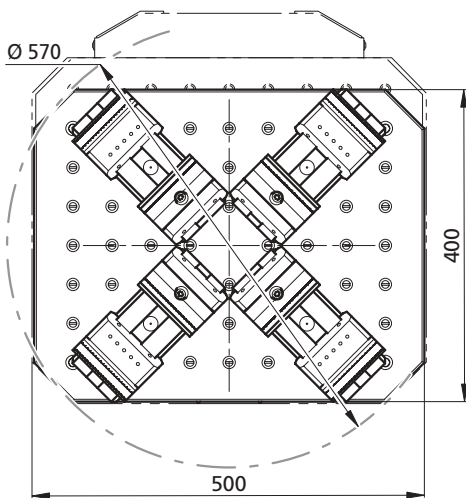

HF3500-SET1

HF3500-SET2

HELLER

	X	Y	Z	max.		
				Ø	H	kg
HF3500	710	750	710	570	630	550

powerCLAMP

Modulare Spannsysteme
Modular workholding systems

powerCLAMP

Mehrfachspannsystem
Multiple workholding system